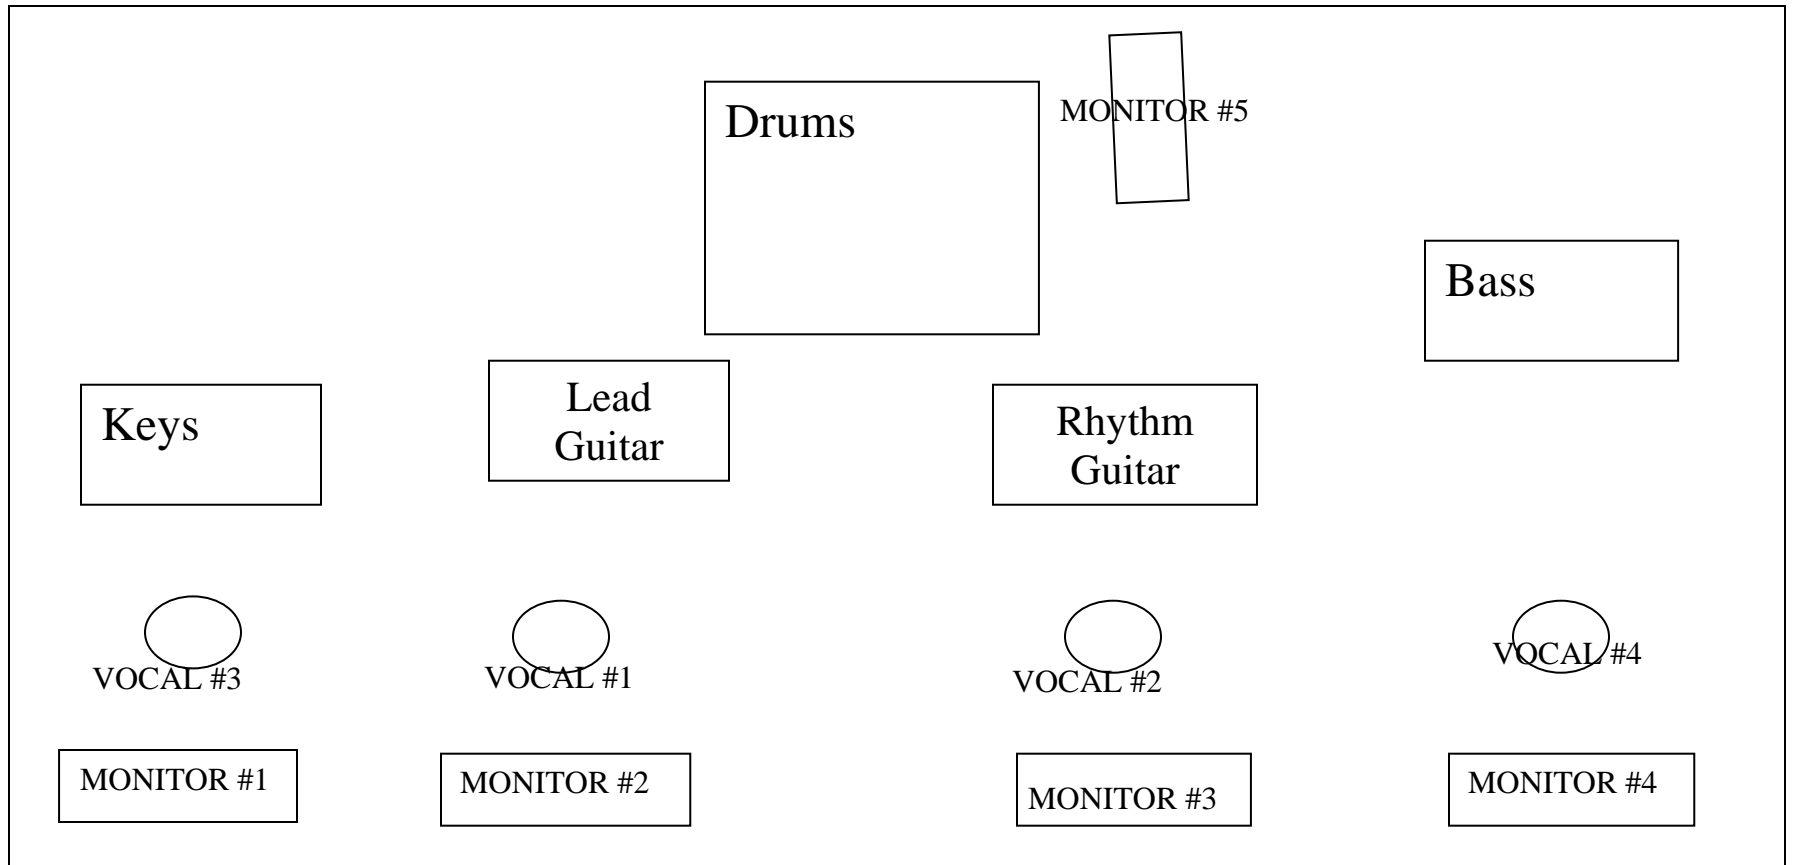

FRONT STREET

Stage Plot

FRONT STREET

Input List

1. Keys L (piano)
2. Keys R (piano)
3. Keys L (organ)
4. Keys R (organ)
5. Vocals – Keys
6. Lead Guitar
7. Vocals – Lead Guitar
8. Bass Guitar
9. Vocals – Bass Guitar
10. Rhythm Guitar
11. Vocals – Rhythm Guitar
12. Drums – Kick
13. Drums – Snare
14. Drums – Hat
15. Drums – Overhead L
16. Drums – Overhead R
17. (Drums – Tom L)
18. (Drums – Tom R)
19. (Drums – Tom Floor)